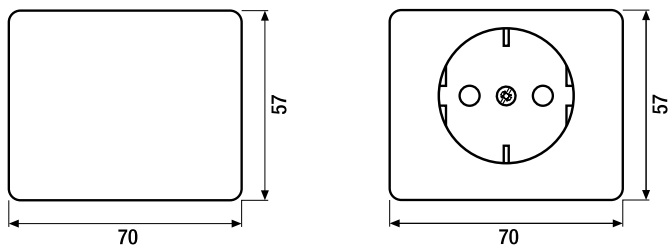

1:1

Flush-mounted range

Material

Covers made of lacquered aluminium.
Frames made of acrylic glass embedded
with lacquered or anodised aluminium.

Colours rockers

white
gold-bronze
black

Colours frames

white
gold-bronze
silver

Frame size

- 1-gang 85 mm x 85 mm
- 2-gang 85 mm x 156 mm
- 3-gang 85 mm x 227 mm
- 4-gang 85 mm x 298 mm
- 5-gang 85 mm x 369 mm

Corner radius of frames R 5