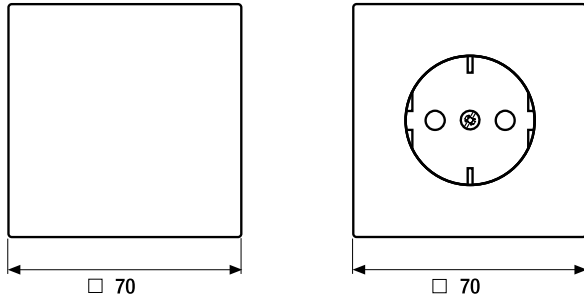

Gold

JUNG

Flush-mounted range

Material

Gold coloured:
PVD-coated metal
Gold:
Gold plated metal

Metal versions

PVD-coated metal
Gold plated metal

Frame size

1-gang	81 mm x 81 mm
2-gang	152 mm x 81 mm
3-gang	223 mm x 81 mm
4-gang	294 mm x 81 mm
5-gang	365 mm x 81 mm

Frames can be installed horizontally and vertically.

Corner radius of frames R 2