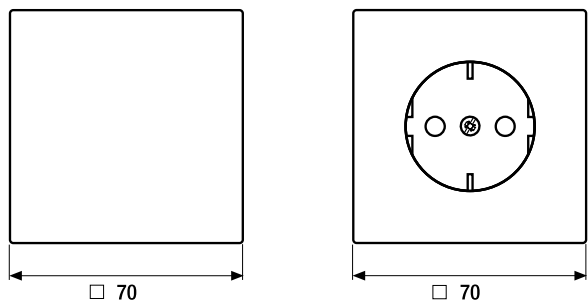

Dark

JUNG

1:1

Flush-mounted range

Material

lacquered aluminium

Protection level

Protection level IP 44 is ensured with sealing gasket ref.-no. 551 WU and „IP 44 frame“ of the respective design range.

📐 Laser labelling possible

Dark

JUNG

Frame size

1-gang	81 mm x 81 mm
2-gang	152 mm x 81 mm
3-gang	223 mm x 81 mm
4-gang	294 mm x 81 mm
5-gang	365 mm x 81 mm

Frames can be installed horizontally and vertically.