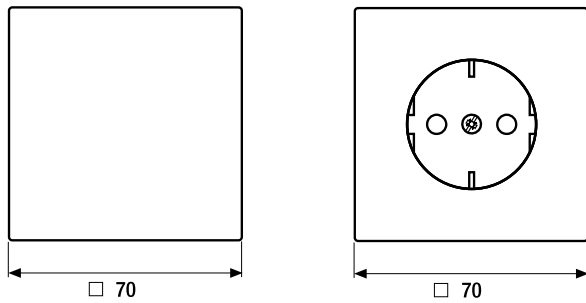

1:1

Flush-mounted range

Material

metal chrome-plated

Frame size

1-gang	81 mm x 81 mm
2-gang	152 mm x 81 mm
3-gang	223 mm x 81 mm
4-gang	294 mm x 81 mm
5-gang	365 mm x 81 mm

Frames can be installed horizontally and vertically.