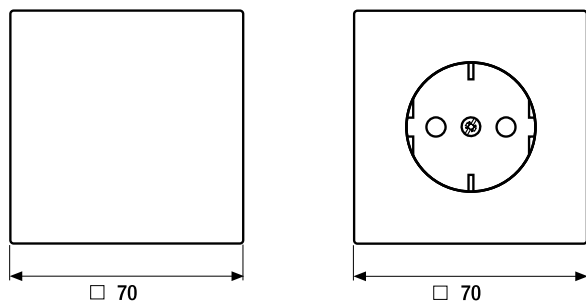

P Colour printing possible

Metal versions

P Classic brass
Antique brass

Frame size

1-gang	81 mm x 81 mm
2-gang	152 mm x 81 mm
3-gang	223 mm x 81 mm
4-gang	294 mm x 81 mm
5-gang	365 mm x 81 mm

Frames can be installed horizontally and vertically.