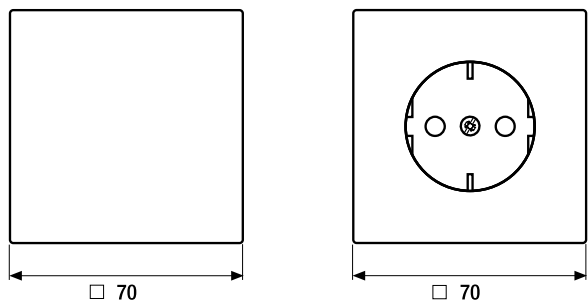

1:1

Flush-mounted range

Material

lacquered aluminium

Protection level

Protection level IP 44 is ensured with sealing gasket ref.-no. 551 WU and „IP 44 frame“ of the respective design range.

📐 Laser labelling possible

Frame size

1-gang	81 mm x 81 mm
2-gang	152 mm x 81 mm
3-gang	223 mm x 81 mm
4-gang	294 mm x 81 mm
5-gang	365 mm x 81 mm

Frames can be installed horizontally and vertically.

Corner radius of frames R 1.5