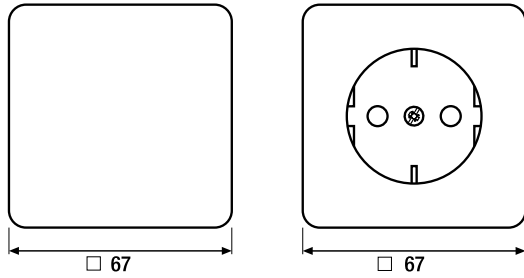

**Frame size**

1-gang	84 mm x 84 mm
2-gang	155 mm x 84 mm
3-gang	226 mm x 84 mm
4-gang	297 mm x 84 mm
5-gang	368 mm x 84 mm

Frames can be installed horizontally and vertically.

**Corner radius of frames R 5.4**