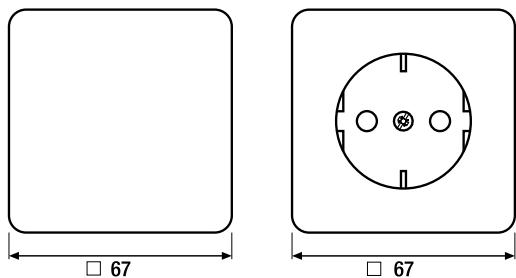

gold-bronze
platinum

Selected devices are available in the colours

L orange	similar	RAL 2004
L green	similar	RAL 6029

Frame size

1-gang	81 mm x 81 mm
2-gang	152 mm x 81 mm
3-gang	223 mm x 81 mm
4-gang	294 mm x 81 mm
5-gang	365 mm x 81 mm