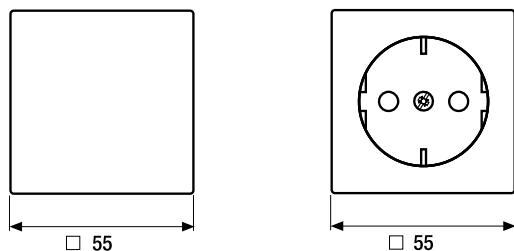

1:1

Flush-mounted range

Material

Duroplastic

Safety glass depending on version, coloured glass or backside is colour-printed

L Laser labelling possible

P Colour printing possible

Colours rockers

Glass:

- black
- red
- white
- blue-grey
- soft white
- silver (mirrored)
- champagne
- mocha

Frame size

1-gang	84 mm x 84 mm
2-gang	155 mm x 84 mm
3-gang	226 mm x 84 mm
4-gang	297 mm x 84 mm
5-gang	368 mm x 84 mm